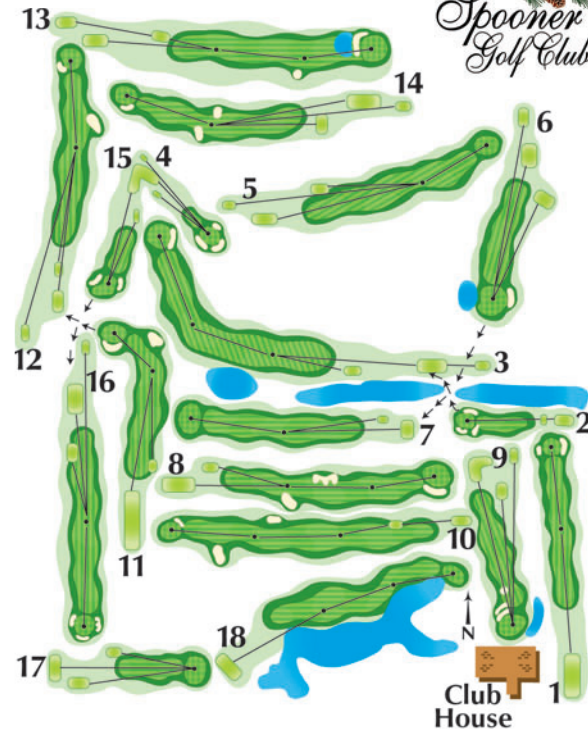

- 150 yard poles on sides of fairway.
- Out of bounds-white stakes on 1, 3, 4, 5, 6, 9, 12, 13, 16 & 17.
- All rock flower gardens & rock formations are immovable obstructions.
- Proper golf attire required.

- Please replace divots, rake bunkers and repair ball marks.
- As per Wisconsin state law, beverage carry-ons is prohibited.
- Each player must have bag and clubs.
- **PACE OF PLAY: 4 HOURS FOR 18 HOLES**

(888) 635-3580
Golf Shop (715) 635-3580
Clubhouse (715) 635-3877

HOLE	RATING/SLOPE	1	2	3	4	5	6	7	8	9	OUT
BLACK TEES	71.3/126 M	349	170	569	175	470	184	394	509	264	3084
BLUE TEES	69.5/122 M	331	160	529	140	433	165	384	500	255	2897
WHITE TEES	67.5/118 M 72.4/129 W	305	140	480	127	410	157	374	467	239	2699
GOLD TEES	65.1/113 M 69.7/120 W	305	140	389	127	340	157	328	421	239	2446
RED TEES	64.0/110 M 68.3/117 W	268	122	389	99	340	139	328	421	212	2318
HDCP MEN		9	13	1	17	3	15	7	5	11	
PAR		4	3	5	3	4	3	4	5	4	35
HDCP WOMEN		7	13	9	15	3	17	1	5	11	

CART RULES:

- Stay 30 feet from tees and greens.
- Use cart paths where provided.
- Follow yellow directional signs.
- Maximum 2 riders per cart.

Distance measured from W.S.G.A. marker to center of green