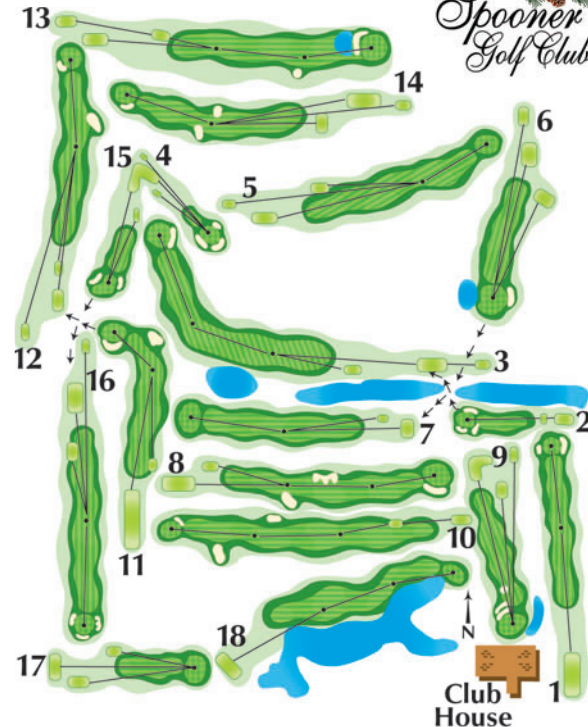

- 150 yard poles on sides of fairway.
- Out of bounds-white stakes on 1, 3, 4, 5, 6, 9, 12, 13, 16 & 17.
- All rock flower gardens & rock formations are immovable obstructions.
- Proper golf attire required.

- Please replace divots, rake bunkers and repair ball marks.
- As per Wisconsin state law, beverage carry-ons is prohibited.
- Each player must have bag and clubs.
- **PACE OF PLAY: 4 HOURS FOR 18 HOLES**

(888) 635-3580
Golf Shop (715) 635-3580
Clubhouse (715) 635-3877

HOLE	RATING/SLOPE	1	2	3	4	5	6	7	8	9	OUT
BLACK TEES	71.3/126 M	349	170	569	175	470	184	394	509	264	3084
BLUE TEES	69.5/122 M	331	160	529	140	433	165	384	500	255	2897
WHITE TEES	67.5/118 M 72.4/129 W	305	140	480	127	410	157	374	467	239	2699
GOLD TEES	65.1/113 M 69.7/120 W	305	140	389	127	340	157	328	421	239	2446
RED TEES	64.0/110 M 68.3/117 W	268	122	389	99	340	139	328	421	212	2318
HDCP MEN		9	13	1	17	3	15	7	5	11	
PAR		4	3	5	3	4	3	4	5	4	35
HDCP WOMEN		7	13	9	15	3	17	1	5	11	

CART RULES:

- Stay 30 feet from tees and greens.
- Use cart paths where provided.
- Follow yellow directional signs.
- Maximum 2 riders per cart.

Distance measured from W.S.G.A. marker to center of green